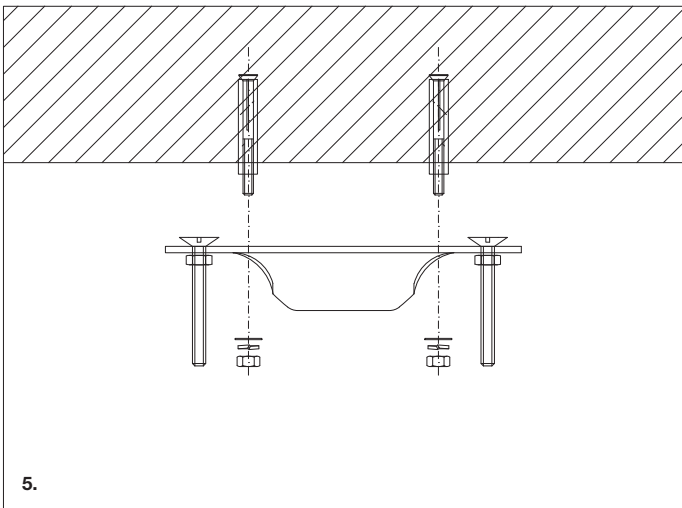

117738UL Ceiling Lamp Frederic

For indoor dry locations use only

Attention!

Turn off the electricity supply at the main circuit panel before installing.
Do not connect the electricity supply until your luminaire is fully assembled and installed.

Care instructions:

Wipe with a soft cloth, do not use chemicals or abrasive cleaning materials.

Pour les endroits secs à l'intérieur, utilisez uniquement

Attention!

Assurez-vous que l'alimentation électrique générale est coupée sur le circuit principal avant l'installation du luminaire. Ne branchez pas l'alimentation électrique tant que votre luminaire n'est pas entièrement assemblé et installé.

Conseils d'entretien:

Essayez avec un chiffon doux, n'utilisez pas de produits chimiques ou de produits de nettoyage abrasifs.