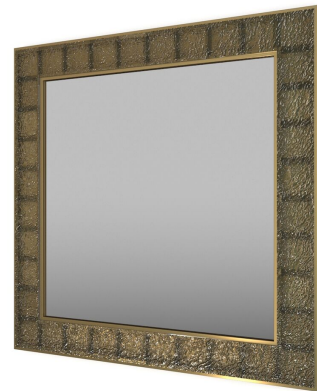

## SPECIFICATION SHEET

Item no.	117675
Item description	Mirror Mellot square vintage brass finish Vintage brass finish   handmade glass
Suitable for	Indoor use/dry locations only
Net weight (kg)	39.6
Net weight (lbs)	87.28

## DIMENSIONS

Dimensions (cm)	L. 110   W. 110   D. 5.5 cm
Dimensions (inch)	L. 43.31"   W. 43.31"   D. 2.17"
Visible mirror dimensions (cm)	L. 77.5   W. 77.5 cm
Visible mirror dimensions (inch)	L. 30.51"   W. 30.51"

## MATERIALS

117675	Mirror Mellot square vintage brass finish Mirror glass   MDF   Brass
--------	-------------------------------------------------------------------------