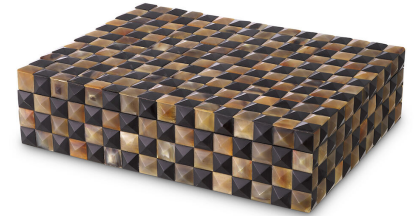

EICHHOLTZ

EST. 1992

SPECIFICATION SHEET

Item no.	117632
Item description	Box Magician L horn Multicolored horn
Suitable for	Indoor use/dry locations only
Net weight (kg)	3
Net weight (lbs)	6.61

DIMENSIONS

Dimensions (cm)	L. 31 W. 41 H. 11 cm
Dimensions (inch)	L. 12.20" W. 16.14" H. 4.33"

MATERIALS

117632	Box Magician L horn MDF Horn
--------	-----------------------------------

LOGISTIC INFORMATION

117632	Box Magician L horn 1 pc(s)
Carton length (m)	0.53
Carton width (m)	0.39
Carton height (m)	0.18
Carton cubage (m)	0.0372
Gross weight (kg)	4.1
HS code EU	44209099
Carton length (inch)	20.87
Carton width (inch)	15.35
Carton height (inch)	7.09
Carton cubage (ff)	1.31
Gross weight (lbs)	9.04
HS code USA	9601906000