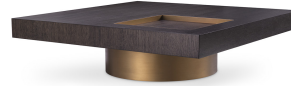

E I C H H O L T Z

EST. 1992

SPECIFICATION SHEET

Item no.	117404
Item description	Coffee Table Otus square mocha oak veneer brushed brass finish Mocha oak veneer brushed brass finish
Suitable for	Indoor use/dry locations only
Net weight (kg)	41.2

DIMENSIONS

Item dimensions (cm)	110 x 110 x H. 30,5 cm
Item dimensions (inch)	43.31" x 43.31" x 12.01" H
Tabletop thickness (cm)	10 cm
Tabletop thickness (inch)	3,94 inch

SPECIFICATIONS

Material(s)	MDF Meranti veneer Oak veneer Stainless steel
Stainless steel grade	SAE 201