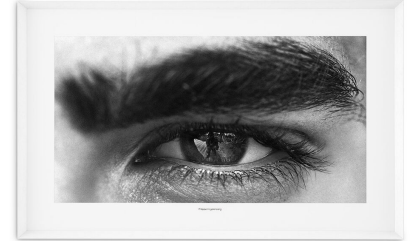

E I C H H O L T Z

EST. 1992

SPECIFICATION SHEET

Item no. 117309
Item description Print Philippe Vogelenzang - The Gaze
White wooden frame | clear glass

Suitable for Indoor use/dry locations only

Net weight (kg) -
Net weight (lbs) -

DIMENSIONS

Dimensions (cm) L. 144.5 | W. 89 | D. 6 cm
Dimensions (inch) L. 56.89" | W. 35.04" | D. 2.36"

MATERIALS

117309 Print Philippe Vogelenzang - The Gaze
Pine Wood | MDF | Glass | Paper

LOGISTIC INFORMATION