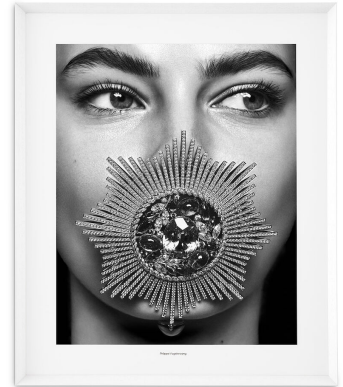

E I C H H O L T Z

EST. 1992

SPECIFICATION SHEET

Item no.	117308
Item description	Print Philippe Vogelenzang - La Bouche White wooden frame clear glass
Suitable for	Indoor use/dry locations only
Net weight (kg)	-
Net weight (lbs)	-

DIMENSIONS

Dimensions (cm)	L. 124 W. 104 D. 6 cm
Dimensions (inch)	L. 48.82" W. 40.94" D. 2.36"

MATERIALS

117308	Print Philippe Vogelenzang - La Bouche Pine Wood MDF Glass Paper
--------	---

LOGISTIC INFORMATION