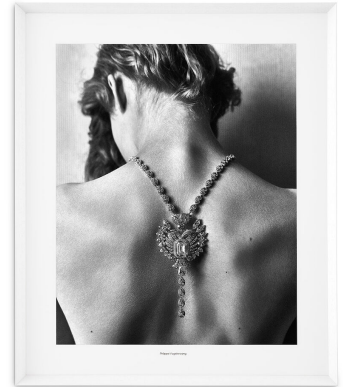

## SPECIFICATION SHEET

Item no.	117307
Item description	Print Philippe Vogelenzang - Le Cou White wooden frame   clear glass
Suitable for	Indoor use/dry locations only
Net weight (kg)	-
Net weight (lbs)	-

## DIMENSIONS

Dimensions (cm)	L. 124   W. 104   D. 6 cm
Dimensions (inch)	L. 48.82"   W. 40.94"   D. 2.36"