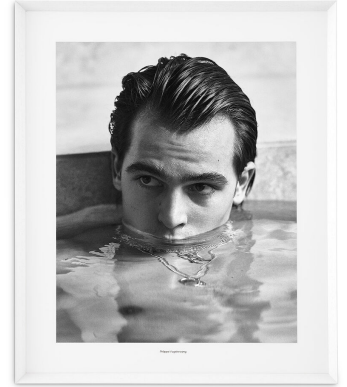

## SPECIFICATION SHEET

Item no.	117306
Item description	Print Philippe Vogelenzang - Bathe White wooden frame   clear glass
Suitable for	Indoor use/dry locations only
Net weight (kg)	-
Net weight (lbs)	-

## DIMENSIONS

Dimensions (cm)	L. 124   W. 104   D. 6 cm
Dimensions (inch)	L. 48.82"   W. 40.94"   D. 2.36"