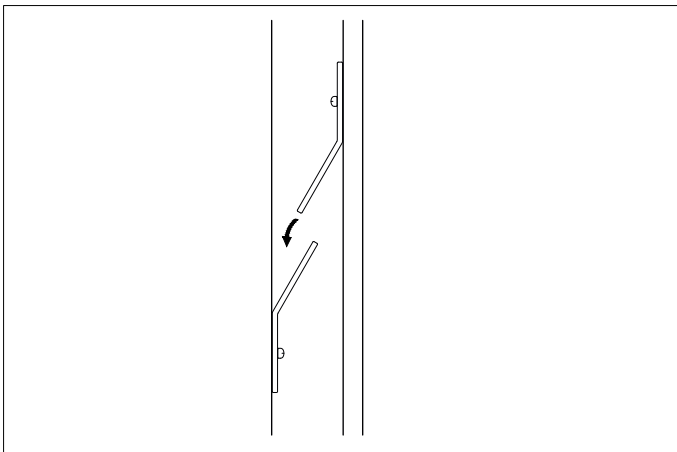

Item type

Mirror

Item name

Kravis

Item number(s)

116872

Attention!

Place the item on a padded area to prevent damage to the item.

Care instructions:

Wipe with a soft dry cloth, do not use chemicals or abrasive cleaning materials.

Eichholtz B.V.

Delfweg 52
2211 VN Noordwijkerhout
The Netherlands

🏠 www.eichholtz.com
✉ service@eichholtz.com
☎ +31 (0)252 515 850

3.