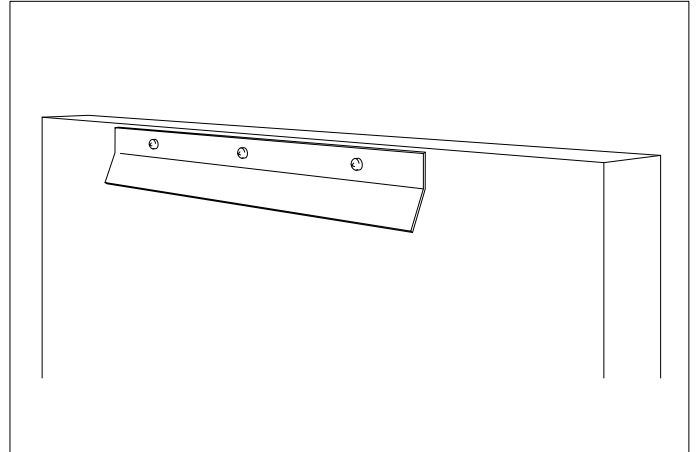

Item type

Mirror

Item name

Kravis

Item number(s)

116872

Attention!

Place the item on a padded area to prevent damage to the item.

Care instructions:

Wipe with a soft dry cloth, do not use chemicals or abrasive cleaning materials.

Eichholtz B.V.

Delfweg 52
2211 VN Noordwijkerhout
The Netherlands

🏠 www.eichholtz.com
✉ service@eichholtz.com
☎ +31 (0)252 515 850

2.