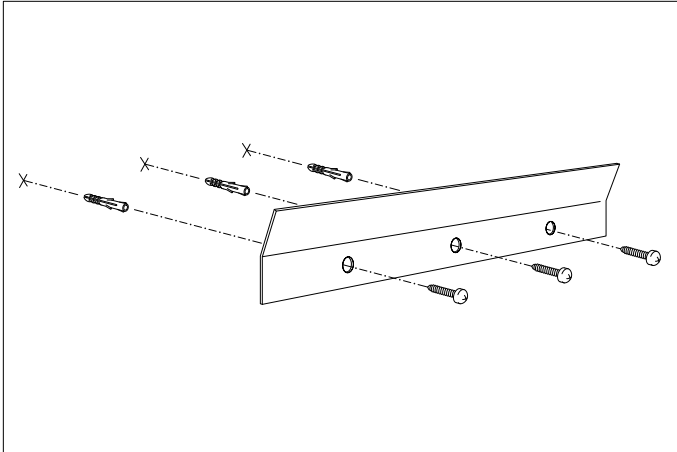

Item type

Mirror

Item name

Kravis

Item number(s)

116872

Attention!

Place the item on a padded area to prevent damage to the item.

Care instructions:

Wipe with a soft dry cloth, do not use chemicals or abrasive cleaning materials.

Eichholtz B.V.

Delfweg 52
2211 VN Noordwijkerhout
The Netherlands

🏠 www.eichholtz.com
✉ service@eichholtz.com
☎ +31 (0)252 515 850

1. Fix the wall plate to the wall by using wall mounting plugs and screws suitable to your wall type.