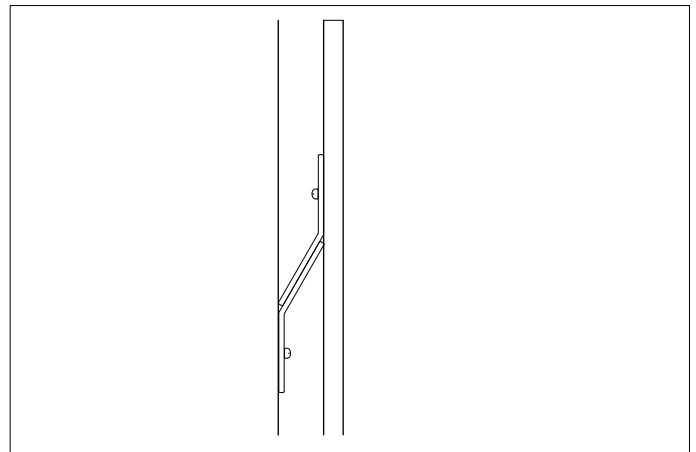

Item type

Mirror

Item name

Kravis

Item number(s)

116872

Attention!

Place the item on a padded area to prevent damage to the item.

Care instructions:

Wipe with a soft dry cloth, do not use chemicals or abrasive cleaning materials.

Eichholtz B.V.

Delfweg 52
2211 VN Noordwijkerhout
The Netherlands

🏠 www.eichholtz.com
✉ service@eichholtz.com
☎ +31 (0)252 515 850

4.