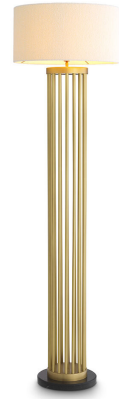

EICHHOLTZ

EST. 1992

SPECIFICATION SHEET

Item no.	116774UL
Item description	Floor Lamp Condo antique brass finish incl bouclé shade Antique brass finish black marble base Including bouclé shade
Suitable for	Indoor use/dry locations only
Net weight (kg)	14.86
Net weight (lbs)	32.75

DIMENSIONS

Dimensions (cm)	W. 30 max W. 55 H. 188 cm
Dimensions (inch)	W. 11.81" max W. 21.65" H. 74.02"
Shade dimensions (cm)	Ø 55 H. 30 cm
Shade dimensions (inch)	Ø 21.65" H. 11.81"
Wire length (cm)	200
Wire length (inch)	78.74

MATERIALS

116597	Shade Cylinder bouclé ø 55 x H. 30 cm Fabric Polyvinylchloride Steel
114405UL	Floor Lamp Condo antique brass finish excl shade Iron Marble

SPECIFICATIONS

Lamp holder	E26
Lamp holder qty	1
Plug	B - Male Edison plug
Voltage	110 Volt
Rec. bulb wattage (max)	5 watt
Wattage (max)	40 watt
Shade support	E26 Ring
Wire	3 core (0,75mm ²)

LOGISTIC INFORMATION

116597	Shade Cylinder bouclé ø 55 x H. 30 cm 1 pc(s)
Carton length (m)	0.31
Carton width (m)	0.55
Carton height (m)	0.55
Carton cubage (m)	0.0938
Gross weight (kg)	0.9
HS code EU	94059900
Carton length (inch)	12.2
Carton width (inch)	21.65
Carton height (inch)	21.65
Carton cubage (ft)	3.31
Gross weight (lbs)	1.98