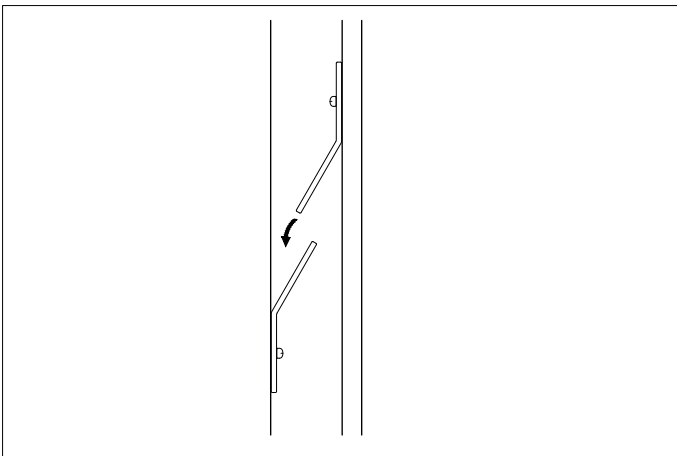

Item type

Mirror

Item name

Kravis

Item number(s)

116672

Attention!

Place the item on a padded area to prevent damage to the item.

Care instructions:

Wipe with a soft dry cloth, do not use chemicals or abrasive cleaning materials.

Eichholtz B.V.

Delfweg 52
2211 VN Noordwijkerhout
The Netherlands

🏠 www.eichholtz.com
✉ service@eichholtz.com
☎ +31 (0)252 515 850

3.