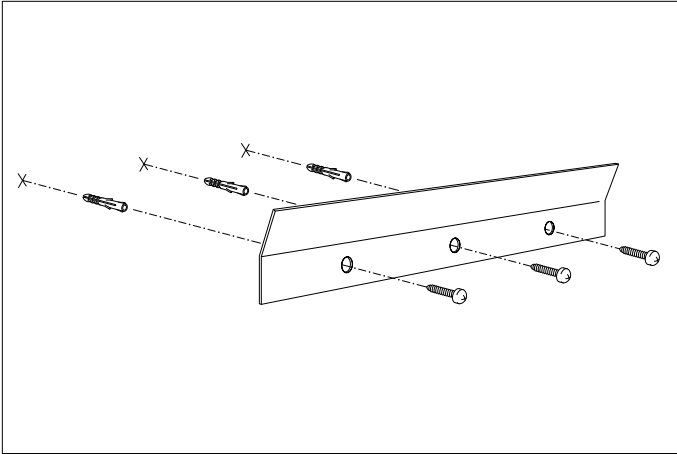

Item type

Mirror

Item name

Kravis

Item number(s)

116672

Attention!

Place the item on a padded area to prevent damage to the item.

Care instructions:

Wipe with a soft dry cloth, do not use chemicals or abrasive cleaning materials.

Eichholtz B.V.

Delfweg 52
2211 VN Noordwijkerhout
The Netherlands

🏠 www.eichholtz.com
✉ service@eichholtz.com
☎ +31 (0)252 515 850

1. Fix the wall plate to the wall by using wall mounting plugs and screws suitable to your wall type.