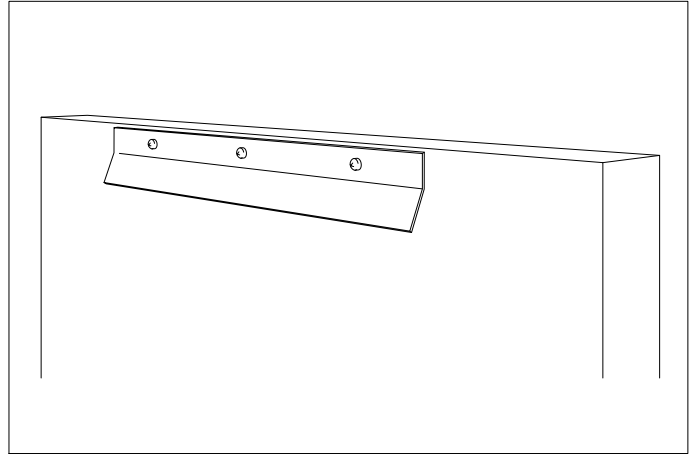

Item type

Mirror

Item name

Kravis

Item number(s)

116672

Attention!

Place the item on a padded area to prevent damage to the item.

Care instructions:

Wipe with a soft dry cloth, do not use chemicals or abrasive cleaning materials.

Eichholtz B.V.

Delfweg 52
2211 VN Noordwijkerhout
The Netherlands

🏠 www.eichholtz.com
✉ service@eichholtz.com
☎ +31 (0)252 515 850

2.