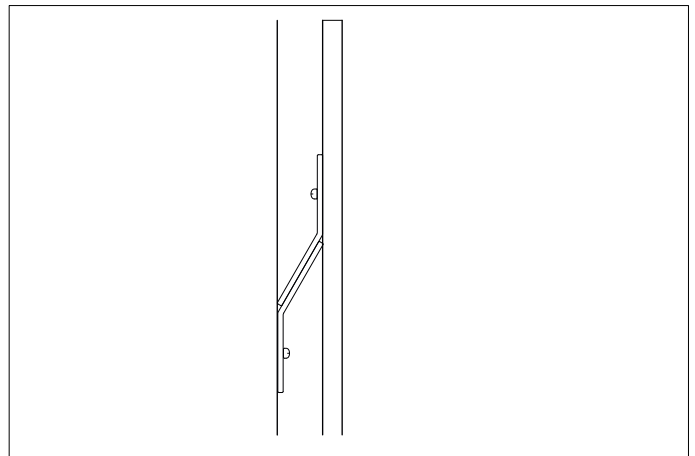

Item type

Mirror

Item name

Kravis

Item number(s)

116672

Attention!

Place the item on a padded area to prevent damage to the item.

Care instructions:

Wipe with a soft dry cloth, do not use chemicals or abrasive cleaning materials.

Eichholtz B.V.

Delfweg 52
2211 VN Noordwijkerhout
The Netherlands

🏠 www.eichholtz.com
✉ service@eichholtz.com
☎ +31 (0)252 515 850

4.