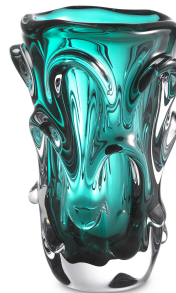

## SPECIFICATION SHEET

<b>Item no.</b>	116170
<b>Item description</b>	Vase Aila L turquoise Hand blown glass   turquoise colour
<b>Suitable for</b>	Indoor use/dry locations only
<b>Net weight (kg)</b>	5,5

### DIMENSIONS

<b>Item dimensions (cm)</b>	ø 20 x H. 31 cm
<b>Item dimensions (inch)</b>	7.87" dia x 12.2" H