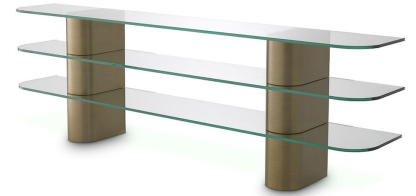

## SPECIFICATION SHEET

Item no.	116158
Item description	Console Table Lunden brushed brass finish Brushed brass finish   clear glass
Suitable for	Indoor use/dry locations only
Net weight (kg)	169
Net weight (lbs)	372.48

## DIMENSIONS

Dimensions (cm)	L. 240   W. 40   H. 76 cm
Dimensions (inch)	L. 94.49"   W. 15.75"   H. 29.92"

## MATERIALS

116158A	Console Table Lunden brushed brass finish - 4 blocks Stainless steel
Stainless steel grade	SAE 201
116158B	Console Table Lunden brushed brass finish - 2 blocks Stainless steel
116158C	Console Table Lunden brushed brass finish - Glass 1 pc Glass
Glass type	Tempered glass