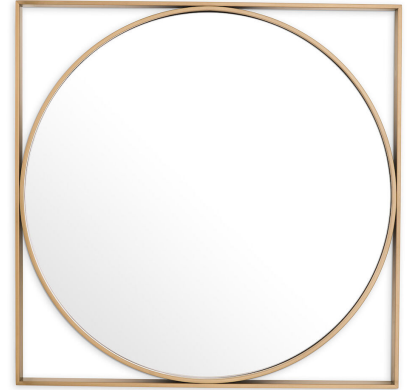

EICHHOLTZ

EST. 1992

SPECIFICATION SHEET

Item no.	116032
Item description	Mirror Montauk brushed brass finish Brushed brass finish
Suitable for	Indoor use/dry locations only
Net weight (kg)	22.8
Net weight (lbs)	50.25

DIMENSIONS

Dimensions (cm)	L. 90 W. 90 D. 5 cm
Dimensions (inch)	L. 35.43" W. 35.43" D. 1.97"
Visible mirror dimensions (cm)	Ø 85 cm
Visible mirror dimensions (inch)	Ø 33.46"

MATERIALS

116032	Mirror Montauk brushed brass finish
Stainless steel grade	Stainless steel Mirror glass Plywood Non woven fabric SAE 201