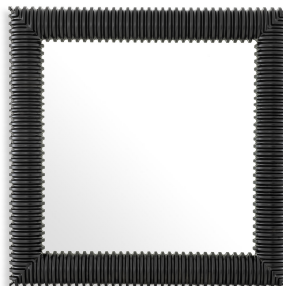

E I C H H O L T Z

SPECIFICATION SHEET

Item no.	116009
Item description	Mirror Museo black finish 100 x 100 cm Black finish
Suitable for	Indoor use/dry locations only
Net weight (kg)	35

DIMENSIONS

Item dimensions (cm)	100 x H. 100 x D. 6 cm
Item dimensions (inch)	39.37" x 39.37" H x 2.36" D
Mirror dimensions (cm)	75 x H. 75 cm
Mirror dimensions (inch)	29.53" x 29.53" H
Glass thickness (mm)	5 mm
Glass thickness (inch)	0,197 inch

SPECIFICATIONS

Material(s)	Mahogany wood Mirror glass Plywood Iron
Hanging method	French cleat

LOGISTIC INFORMATION

Carton dimensions (m)	1,05 x 0,12 x 1,05
Volume (cbm)	0,1323
Gross weight (kg)	38,00