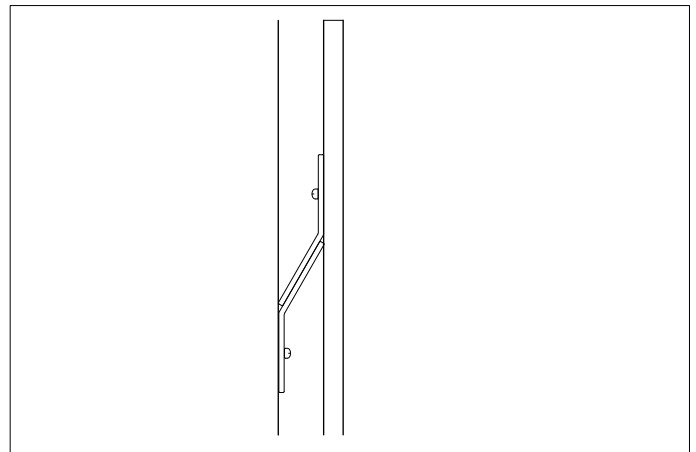

Item type

Mirror

Item name

Verona M

Item number(s)

116007

Attention!

Place the item on a padded area to prevent damage to the item.

Care instructions:

Wipe with a soft dry cloth, do not use chemicals or abrasive cleaning materials.

Eichholtz B.V.

Delfweg 52

2211 VN Noordwijkerhout

The Netherlands

www.eichholtz.com

service@eichholtz.com

+31 (0)252 515 850

4.