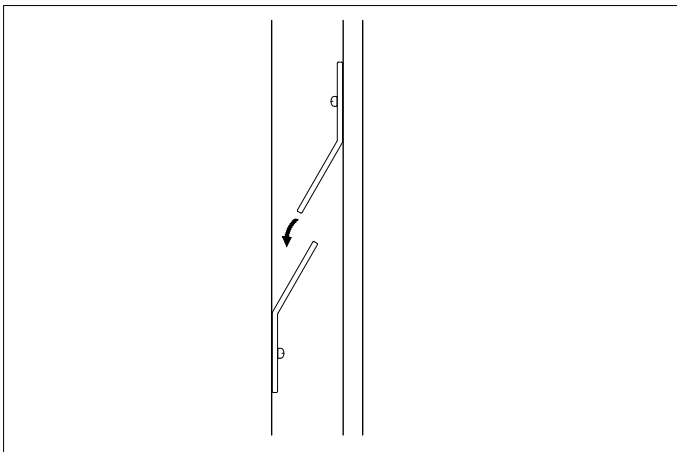

Item type

Mirror

Item name

Verona M

Item number(s)

116007

Attention!

Place the item on a padded area to prevent damage to the item.

Care instructions:

Wipe with a soft dry cloth, do not use chemicals or abrasive cleaning materials.

Eichholtz B.V.

Delfweg 52

2211 VN Noordwijkerhout

The Netherlands

www.eichholtz.com

service@eichholtz.com

+31 (0)252 515 850

3.