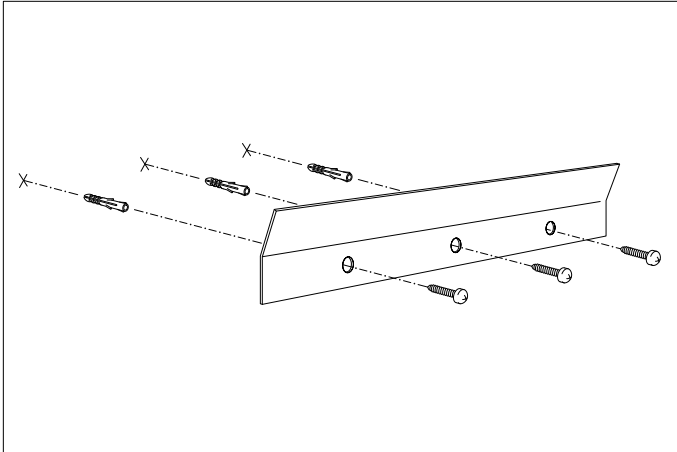

Item type

Mirror

Item name

Verona M

Item number(s)

116007

Attention!

Place the item on a padded area to prevent damage to the item.

Care instructions:

Wipe with a soft dry cloth, do not use chemicals or abrasive cleaning materials.

Eichholtz B.V.

Delfweg 52

2211 VN Noordwijkerhout

The Netherlands

www.eichholtz.com

service@eichholtz.com

+31 (0)252 515 850

1. Fix the wall plate to the wall by using wall mounting plugs and screws suitable to your wall type.