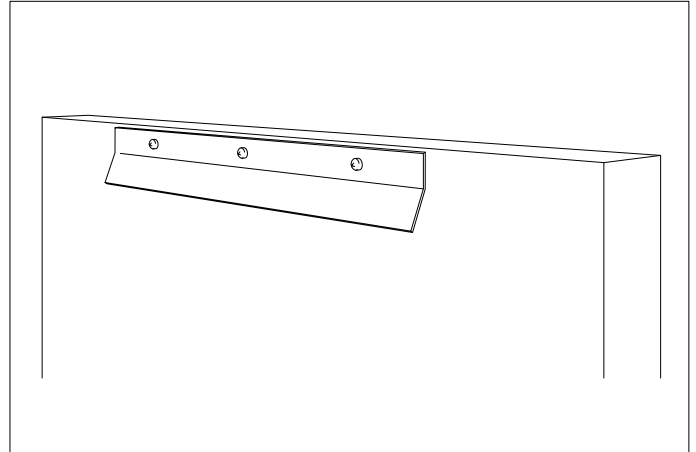

Item type

Mirror

Item name

Verona M

Item number(s)

116007

Attention!

Place the item on a padded area to prevent damage to the item.

Care instructions:

Wipe with a soft dry cloth, do not use chemicals or abrasive cleaning materials.

Eichholtz B.V.

Delfweg 52

2211 VN Noordwijkerhout

The Netherlands

www.eichholtz.com

service@eichholtz.com

+31 (0)252 515 850

2.