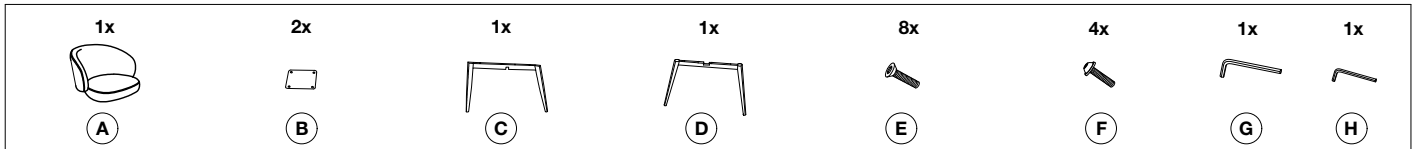

Item type

Dining Chair

Item name

Lloyd with arm

Item number(s)

115992

Attention!

Place the item on a padded area to prevent damage to the item.

Care instructions:

Vacuum clean the upholstery regularly with low power. Remove spills and stains asap and use special upholstery stain remover if needed.

Eichholtz B.V.

Delfweg 52
2211 VN Noordwijkerhout
The Netherlands

🏠 www.eichholtz.com
✉ service@eichholtz.com
☎ +31 (0)252 515 850

1.