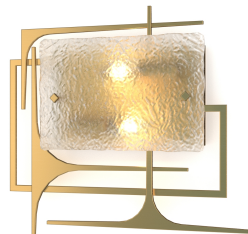

E I C H H O L T Z

SPECIFICATION SHEET

Item no.	115841UL
Item description	Wall Lamp Zeno antique brass finish UL
Portal Finish	Antique brass finish hand blown glass
Net weight (kg)	2,62

DIMENSIONS

Item dimensions (cm)	39 x H. 35 x D. 9 cm
Item dimensions (inch)	15.35" x 13.78" H x 3.54" D
Wall/ceiling plate dimentions (cm)	23 x H. 15 x D. 2 cm
Wall/ceiling plate dimentions (inch)	9.06" x 5.91" H x 0.79" D
Wire length (cm)	20 cm
Wire length (inch)	7,87 inch

SPECIFICATIONS

Material(s)	Iron Glass
Lamp holder	E12
Lamp holder qty	2
Voltage	110 Volt
Wattage (max)	40 watt
Type of plug	Not applicable
Dimmable	Dimmable, dimmer not included
Wire	3 core (0,75mm ²)

LOGISTIC INFORMATION