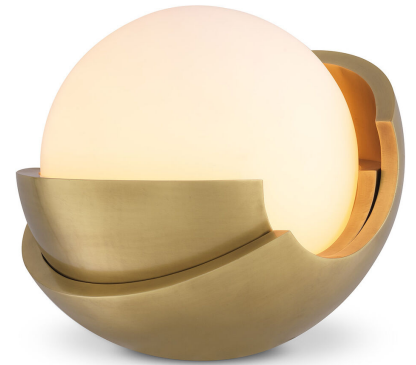

EICHHOLTZ

EST. 1992

SPECIFICATION SHEET

Item no.	115728UL
Item description	Table Lamp Cabo antique brass finish Antique brass finish white glass
Suitable for	Indoor use/dry locations only
Net weight (kg)	5.5
Net weight (lbs)	12.12

DIMENSIONS

Dimensions (cm)	Ø 34 cm
Dimensions (inch)	Ø 13.39"
Wire length (cm)	160
Wire length (inch)	62.99

MATERIALS

115728UL	Table Lamp Cabo antique brass finish Iron Glass
----------	--

SPECIFICATIONS

Lamp holder	E12
Lamp holder qty	1
Plug	B - Male Edison plug
Voltage	110 Volt
Rec. bulb wattage (max)	5 watt
Wattage (max)	5 watt
Switch	Hand switch
Wire	3 core (0,75mm ²)

LOGISTIC INFORMATION

115728UL	Table Lamp Cabo antique brass finish 1 pc(s)
Carton length (m)	0.4
Carton width (m)	0.48
Carton height (m)	0.82
Carton cubage (m)	0.1574
Gross weight (kg)	8.6
HS code EU	94052990
Carton length (inch)	15.75
Carton width (inch)	18.9
Carton height (inch)	32.28
Carton cubage (ft)	5.56
Gross weight (lbs)	18.95
HS code USA	9405298010