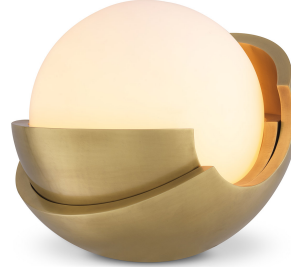

E I C H H O L T Z

SPECIFICATION SHEET

Item no.	115728UL
Item description	Table Lamp Cabo antique brass finish UL Antique brass finish white glass
Suitable for	Indoor use/dry locations only
Net weight (kg)	5.5

DIMENSIONS

Item dimensions (cm)	ø 34 cm
Item dimensions (inch)	13.39" dia
Wire length (cm)	160 cm
Wire length (inch)	62,99 inch

Dimensions are indicated as follows: A = lamp width | B = shade width | C = total height

SPECIFICATIONS

Material(s)	Iron Glass
Lamp holder	E12
Lamp holder qty	1
Voltage	110 Volt
Wattage (max)	8 watt
Type of plug	B - Male Edison plug
Switch	Hand switch
Wire	3 core (0,75mm ²)

LOGISTIC INFORMATION