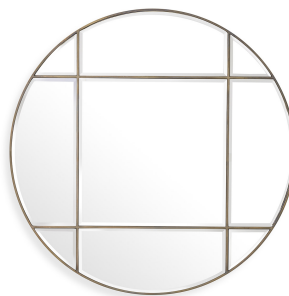

E I C H H O L T Z

SPECIFICATION SHEET

Item no.	115636
Item description	Mirror Beaumont round vintage brass finish Vintage brass finish bevelled mirror glass
Suitable for	Indoor use/dry locations only
Net weight (kg)	19,8

DIMENSIONS

Item dimensions (cm)	ø 110 x D. 1 cm
Item dimensions (inch)	43.31" dia x 0.39" D

SPECIFICATIONS

Material(s)	Stainless steel Iron Mirror glass MDF
Hanging method	French cleat

LOGISTIC INFORMATION