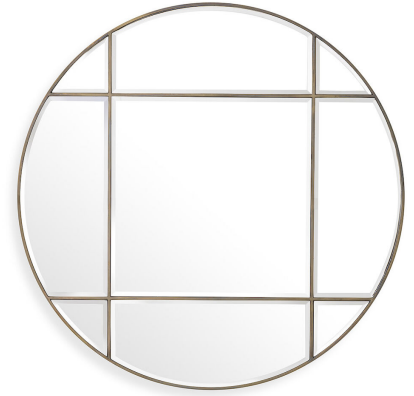

E I C H H O L T Z

EST. 1992

SPECIFICATION SHEET

Item no.	115636
Item description	Mirror Beaumont round vintage brass finish Vintage brass finish bevelled mirror glass
Suitable for	Indoor use/dry locations only
Net weight (kg)	19.8
Net weight (lbs)	43.64

DIMENSIONS

Dimensions (cm)	Ø 110 D. 1 cm
Dimensions (inch)	Ø 43.31" D. 0.39"

MATERIALS

115636	Mirror Beaumont round vintage brass finish Stainless steel Iron Mirror glass MDF
--------	---

SPECIFICATIONS

Assembly required?	No assembly required
Hanging method	French cleat

LOGISTIC INFORMATION

115636	Mirror Beaumont round vintage brass finish 1 pc(s)
Carton length (m)	1.26
Carton width (m)	1.26
Carton height (m)	0.13
Carton cubage (m)	0.2064
Gross weight (kg)	29.8
HS code EU	70099200
Carton length (inch)	49.61
Carton width (inch)	49.61
Carton height (inch)	5.12
Carton cubage (ft)	7.29
Gross weight (lbs)	65.68
HS code USA	7009925095