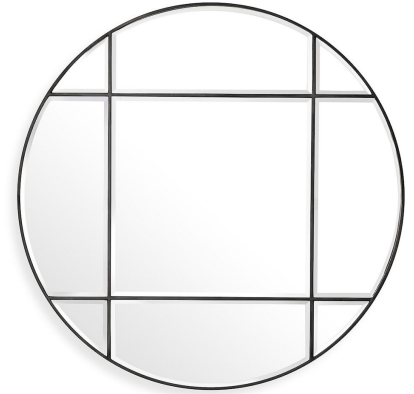

EICHHOLTZ

EST. 1992

SPECIFICATION SHEET

| | |
|------------------|--|
| Item no. | 115635 |
| Item description | Mirror Beaumont round bronze finish Bronze finish bevelled mirror glass |
| Suitable for | Indoor use/dry locations only |
| Net weight (kg) | 19.8 |
| Net weight (lbs) | 43.64 |

DIMENSIONS

| | |
|-------------------|---------------------|
| Dimensions (cm) | Ø 110 D. 1 cm |
| Dimensions (inch) | Ø 43.31" D. 0.39" |

MATERIALS

| | |
|--------|--|
| 115635 | Mirror Beaumont round bronze finish Stainless steel Iron Mirror glass MDF |
|--------|--|

SPECIFICATIONS

| | |
|--------------------|----------------------|
| Assembly required? | No assembly required |
| Hanging method | French cleat |

LOGISTIC INFORMATION

| | |
|----------------------|---|
| 115635 | Mirror Beaumont round bronze finish 1 pc(s) |
| Carton length (m) | 1.26 |
| Carton width (m) | 1.26 |
| Carton height (m) | 0.13 |
| Carton cubage (m) | 0.2064 |
| Gross weight (kg) | 29.8 |
| HS code EU | 70099200 |
| Carton length (inch) | 49.61 |
| Carton width (inch) | 49.61 |
| Carton height (inch) | 5.12 |
| Carton cubage (ft) | 7.29 |
| Gross weight (lbs) | 65.68 |
| HS code USA | 7009925095 |