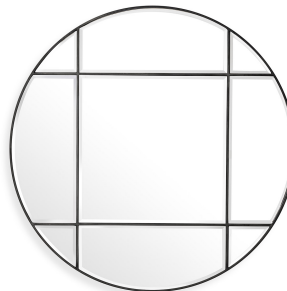

E I C H H O L T Z

## SPECIFICATION SHEET

<b>Item no.</b>	115635
<b>Item description</b>	Mirror Beaumont round bronze finish Bronze finish   bevelled mirror glass
<b>Suitable for</b>	Indoor use/dry locations only
<b>Net weight (kg)</b>	19,8

### DIMENSIONS

<b>Item dimensions (cm)</b>	ø 110 x D. 1 cm
<b>Item dimensions (inch)</b>	43.31" dia x 0.39" D

### SPECIFICATIONS

<b>Material(s)</b>	Stainless steel   Iron   Mirror glass   MDF
<b>Hanging method</b>	French cleat