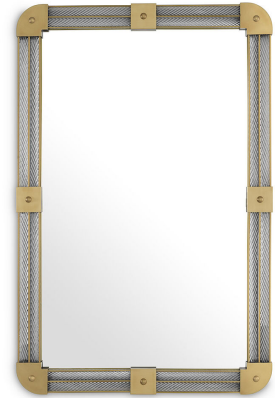

## SPECIFICATION SHEET

Item no.	115429
Item description	Mirror Heracles antique brass finish Antique brass finish   handmade clear glass
Suitable for	Indoor use/dry locations only
Net weight (kg)	27
Net weight (lbs)	59.51

## DIMENSIONS

Dimensions (cm)	W. 80   D. 5   H. 122 cm
Dimensions (inch)	W. 31.50"   D. 1.97"   H. 48.03"
Visible mirror dimensions (cm)	L. 65 cm
Visible mirror dimensions (inch)	L. 25.59"

## MATERIALS

115429	Mirror Heracles antique brass finish Mirror glass   Glass   Iron
--------	---

## SPECIFICATIONS

Assembly required?	No assembly required
Hanging method	French cleat, vertical