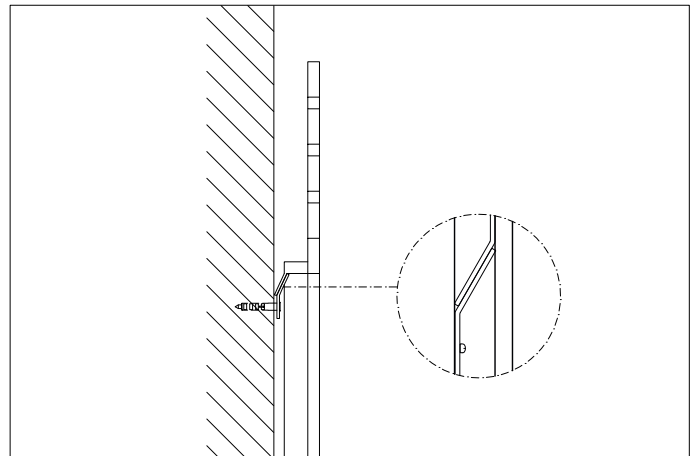

Item type

Mirror

Item name

Pierce

Item number(s)

115190

Attention!

Place the item on a padded area to prevent damage to the item.

Care instructions:

Wipe with a soft dry cloth, do not use chemicals or abrasive cleaning materials.

Eichholtz B.V.

Delfweg 52
2211 VN Noordwijkerhout
The Netherlands

🏠 www.eichholtz.com
✉ service@eichholtz.com
☎ +31 (0)252 515 850

4.