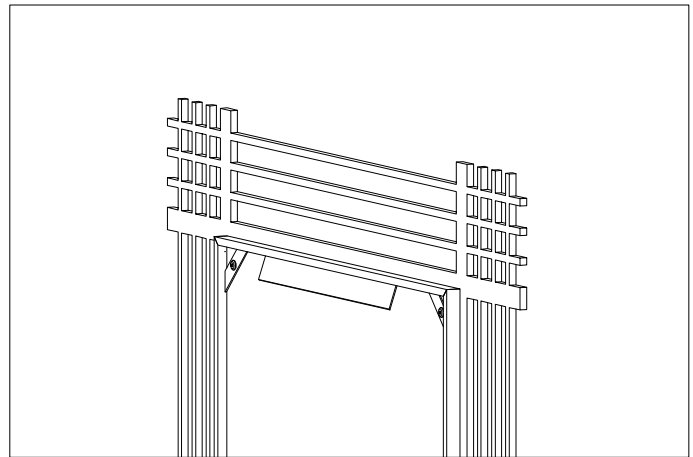

Item type

Mirror

Item name

Pierce

Item number(s)

115190

Attention!

Place the item on a padded area to prevent damage to the item.

1. Fix the wall plate to the wall by using wall mounting plugs and screws suitable to your wall type.

2.

3.

4.