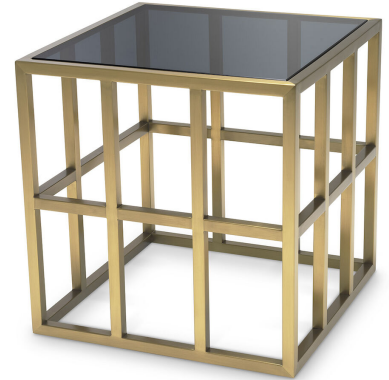

EICHHOLTZ

EST. 1992

SPECIFICATION SHEET

| | |
|------------------|--|
| Item no. | 114767 |
| Item description | Side Table Lazare brushed brass finish Brushed brass finish smoke glass |
| Suitable for | Indoor use/dry locations only |
| Net weight (kg) | 12.8 |
| Net weight (lbs) | 28.21 |

DIMENSIONS

| | |
|-------------------|-----------------------------------|
| Dimensions (cm) | L. 45 W. 45 H. 45 cm |
| Dimensions (inch) | L. 17.72" W. 17.72" H. 17.72" |

MATERIALS

| | |
|-----------------------|---|
| 114767A | Side Table Lazare brushed brass finish - Stand Stainless steel |
| Stainless steel grade | SAE 201 |
| 114767B | Side Table Lazare brushed brass finish - Glass Glass |
| Glass type | Tempered glass |

SPECIFICATIONS

| | |
|--------------------|----------------------|
| Assembly required? | No assembly required |
|--------------------|----------------------|

LOGISTIC INFORMATION

| | |
|----------------------|--|
| 114767A | Side Table Lazare brushed brass finish - Stand 1 pc(s) |
| Carton length (m) | 0.48 |
| Carton width (m) | 0.48 |
| Carton height (m) | 0.485 |
| Carton cubage (m) | 0.1117 |
| Gross weight (kg) | 7 |
| HS code EU | 94032080 |
| Carton length (inch) | 18.9 |
| Carton width (inch) | 18.9 |
| Carton height (inch) | 19.09 |
| Carton cubage (ft) | 3.94 |
| Gross weight (lbs) | 15.43 |
| HS code USA | 9403901090 |

| | |
|-------------------|--|
| 114767B | Side Table Lazare brushed brass finish - Glass 1 pc(s) |
| Carton length (m) | 0.47 |
| Carton width (m) | 0.47 |
| Carton height (m) | 0.05 |
| Carton cubage (m) | 0.011 |
| Gross weight (kg) | 5.4 |