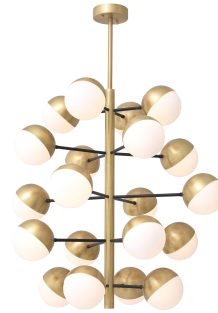

E I C H H O L T Z

SPECIFICATION SHEET

Item no.	114608UL
Item description	Chandelier Cona L antique brass finish UL
Category	Lighting
Type	Pendants/Lanterns/Chandeliers

ITEM MEASUREMENTS

Dimensions (cm)	ø 94 x H. 90 cm
Dimensions (inch)	37.01" dia x 35.43" H
Wire length (cm)	176
Wire length (inch)	69,29
Wall/ceiling plate dimensions (cm)	ø 15 x H. 4 cm
Wall/ceiling plate dimensions (inch)	5.91" dia x 1.57" H

SPECIFICATIONS

Material(s)	114608A Iron Glass UL: 114608B Iron Glass UL:
Suitable for	Indoor use/dry locations only
Lamp holder type qty	E12 20
Hanging method length (cm)	Pipe 30+50+70 cm pipe
Hanging method length (inch)	11.81"+19.69"+27.56" pipe
Dimmer	Dimmable, dimmer not included
Wire type	3 core (0,75mm ²)
Grounding option	Yes
Max. wattage	5 watt
Voltage	110 Volt

PACKAGE INFORMATION (MTR/KG)

114608AUL - Chandelier Cona L antique brass finish - Lamp - 1pc(s)

Package measurements	1,06 x 1,01 x 1,07
Volume	1,1455
Gross weight (kg)	23,00

114608BUL - Chandelier Cona L antique brass finish - Glass - 1pc(s)