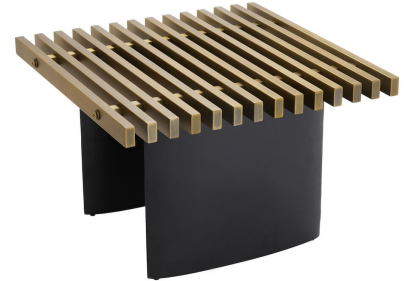

EICHHOLTZ

EST. 1992

SPECIFICATION SHEET

Item no.	114310
Item description	Side Table Vauclair brushed brass finish Brushed brass finish black finish
Suitable for	Indoor use/dry locations only
Net weight (kg)	21
Net weight (lbs)	46.28

DIMENSIONS

Dimensions (cm)	L. 60.5 W. 60.5 H. 40 cm
Dimensions (inch)	L. 23.82" W. 23.82" H. 15.75"

MATERIALS

114310A	Side Table Vauclair brushed brass finish - Stand Stainless steel
Stainless steel grade	SAE 201
114310B	Side Table Vauclair brushed brass finish - Top Stainless steel
Stainless steel grade	SAE 201

SPECIFICATIONS

Assembly required?	This product requires assembly
--------------------	--------------------------------

LOGISTIC INFORMATION

114310A	Side Table Vauclair brushed brass finish - Stand 1 pc(s)
Carton length (m)	0.4
Carton width (m)	0.46
Carton height (m)	0.15
Carton cubage (m)	0.0276
Gross weight (kg)	12
HS code EU	94032080
Carton length (inch)	15.75
Carton width (inch)	18.11
Carton height (inch)	5.91
Carton cubage (ft)	0.97
Gross weight (lbs)	26.45
HS code USA	9403200050

114310B	Side Table Vauclair brushed brass finish - Top 1 pc(s)
Carton length (m)	0.655
Carton width (m)	0.635
Carton height (m)	0.07
Carton cubage (m)	0.0291
Gross weight (kg)	11.5

E I C H H O L T Z

EST. 1992