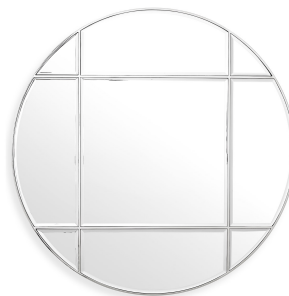

E I C H H O L T Z

## SPECIFICATION SHEET

<b>Item no.</b>	114308
<b>Item description</b>	Mirror Beaumont round nickel finish Nickel finish   bevelled mirror glass
<b>Suitable for</b>	Indoor use/dry locations only
<b>Net weight (kg)</b>	19,8

### DIMENSIONS

<b>Item dimensions (cm)</b>	ø 110 x D. 1 cm
<b>Item dimensions (inch)</b>	43.31" dia x 0.39" D

### SPECIFICATIONS

<b>Material(s)</b>	Stainless steel   Iron   Mirror glass   MDF
<b>Hanging method</b>	French cleat