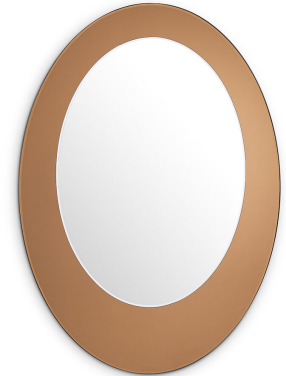

## SPECIFICATION SHEET

Item no.	114106
Item description	Mirror DeVito Amber mirror glass
Suitable for	Indoor use/dry locations only
Net weight (kg)	12
Net weight (lbs)	26.45

## DIMENSIONS

Dimensions (cm)	W. 63   D. 2.5   H. 90 cm
Dimensions (inch)	W. 24.80"   D. 0.98"   H. 35.43"

## MATERIALS

114106	Mirror DeVito Mirror glass   MDF
--------	-------------------------------------