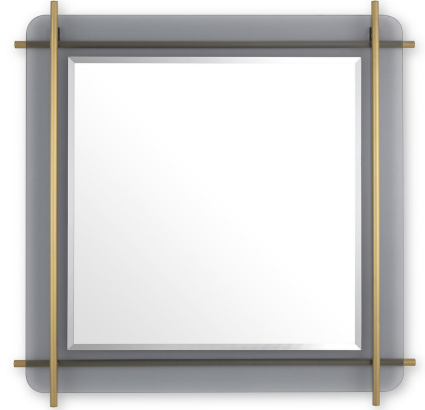

## SPECIFICATION SHEET

Item no.	114102
Item description	Mirror Quinn brushed brass finish Brushed brass finish   smoke glass   bevelled mirror glass
Suitable for	Indoor use/dry locations only
Net weight (kg)	13.5
Net weight (lbs)	29.75

## DIMENSIONS

Dimensions (cm)	L. 85.5   W. 85.5   D. 5 cm
Dimensions (inch)	L. 33.66"   W. 33.66"   D. 1.97"
Visible mirror dimensions (cm)	L. 62   W. 62 cm
Visible mirror dimensions (inch)	L. 24.41"   W. 24.41"

## MATERIALS

114102	Mirror Quinn brushed brass finish Stainless steel   Glass   Mirror glass
Stainless steel grade	SAE 201