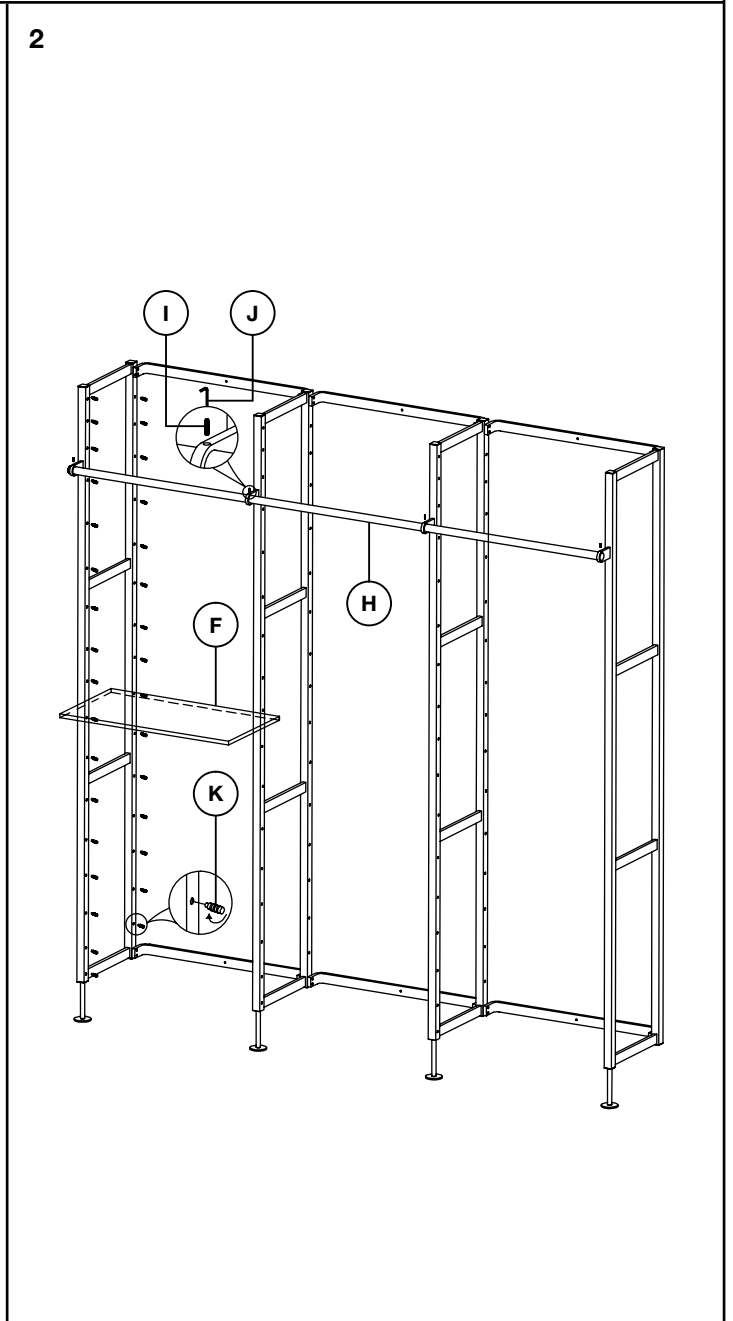

E I C H H O L T Z

113991 CABINET DELANO

ASSEMBLY INSTRUCTION

PARTS	2x	2x	6x	4x	24x	1x	
	(A)	(B)	(C)	(D)	(E)	(F)	
	1x	1x	4x	1x	72x	6x	6x
	(G)	(H)	(I)	(J)	(K)	(L)	(M)

E I C H H O L T Z

109998 CABINET DELANO GOLD FINISH

ASSEMBLY INSTRUCTION

PARTS

2x	2x	6x	4x	24x	1x
(A)	(B)	(C)	(D)	(E)	(F)

1x	1x	4x	1x	72x	6x	6x
(G)	(H)	(I)	(J)	(K)	(L)	(M)

3

4

MOUNT ON THE WALL