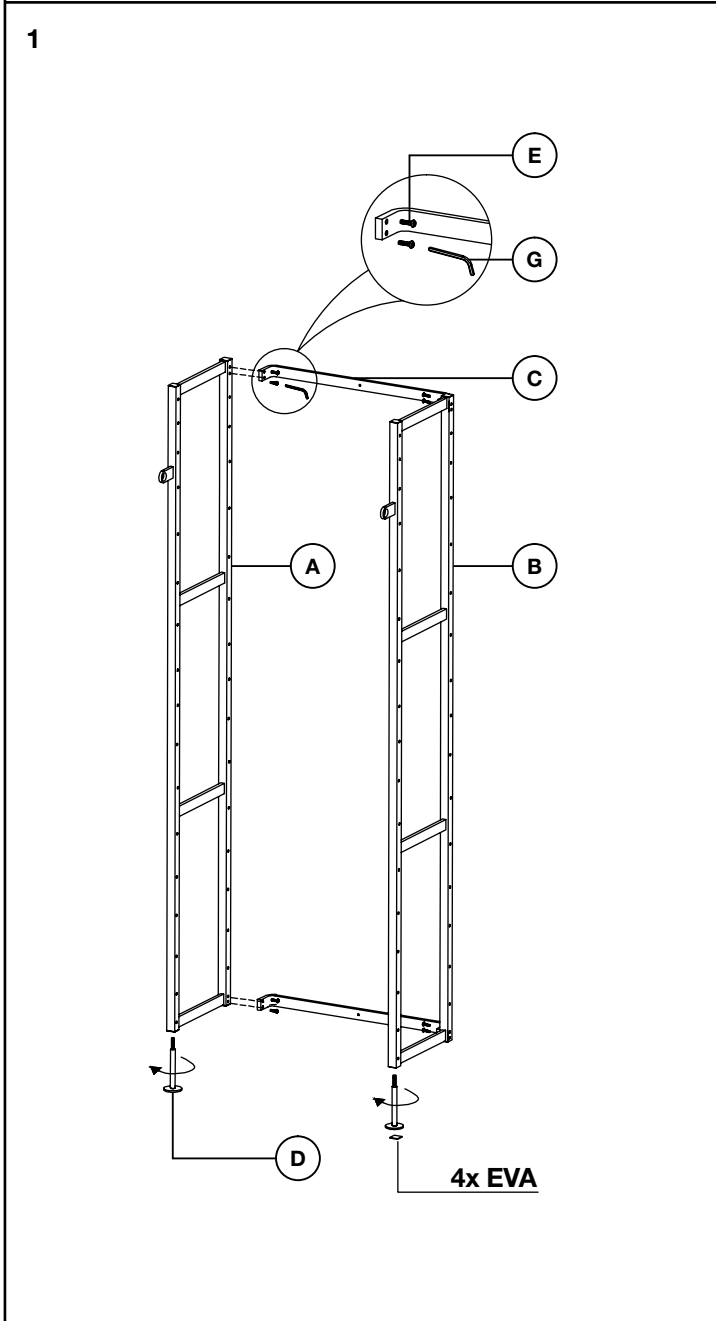

E I C H H O L T Z

113991 CABINET DELANO

ASSEMBLY INSTRUCTION

PARTS	2x	2x	6x	4x	24x	1x	
	(A)	(B)	(C)	(D)	(E)	(F)	
	1x	1x	4x	1x	72x	6x	6x
	(G)	(H)	(I)	(J)	(K)	(L)	(M)

E I C H H O L T Z

109998 CABINET DELANO GOLD FINISH

ASSEMBLY INSTRUCTION

PARTS

2x	2x	6x	4x	24x	1x
(A)	(B)	(C)	(D)	(E)	(F)

1x	1x	4x	1x	72x	6x	6x
(G)	(H)	(I)	(J)	(K)	(L)	(M)

3

4

MOUNT ON THE WALL