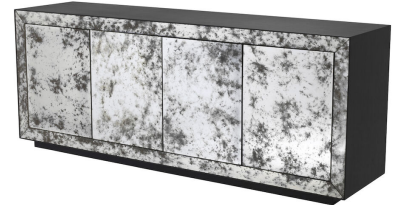

E I C H H O L T Z

EST. 1992

SPECIFICATION SHEET

Item no.	113959
Item description	Dresser Bogart charcoal grey oak veneer Charcoal grey oak veneer antique mirror glass
Suitable for	Indoor use/dry locations only
Net weight (kg)	80
Net weight (lbs)	176.32

DIMENSIONS

Dimensions (cm)	W. 200 D. 49.5 H. 79 cm
Dimensions (inch)	W. 78.74" D. 19.49" H. 31.10"
Door type	SoftClose

MATERIALS

113959	Dresser Bogart charcoal grey oak veneer MDF Plywood Mahogany wood Oak veneer Meranti veneer Glass
Glass type	Non tempered glass

SPECIFICATIONS

Assembly required?	No assembly required
Shelf qty	4
Shelf type	Adjustable

LOGISTIC INFORMATION

113959	Dresser Bogart charcoal grey oak veneer 1 pc(s)
Carton length (m)	2.04
Carton width (m)	0.84
Carton height (m)	0.58
Carton cubage (m)	0.9939
Gross weight (kg)	90
HS code EU	94036090
Carton length (inch)	80.31
Carton width (inch)	33.07
Carton height (inch)	22.83
Carton cubage (ft)	35.1
Gross weight (lbs)	198.36
HS code USA	9403608081