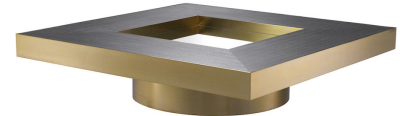

EICHHOLTZ

EST. 1992

SPECIFICATION SHEET

Item no.	113934
Item description	Coffee Table Concorde brushed brass finish charcoal grey oak veneer Charcoal grey oak veneer brushed brass finish mirror glass
Suitable for	Indoor use/dry locations only
Net weight (kg)	53
Net weight (lbs)	116.81

DIMENSIONS

Dimensions (cm)	L. 120 W. 120 H. 29.5 cm
Dimensions (inch)	L. 47.24" W. 47.24" H. 11.61"
Visible mirror dimensions (cm)	L. 59 W. 59 cm
Visible mirror dimensions (inch)	L. 23.23" W. 23.23"

MATERIALS

113934	Coffee Table Concorde brushed brass finish charcoal grey oak veneer Plywood MDF Oak veneer Meranti veneer Mirror glass Steel
--------	---

SPECIFICATIONS

Assembly required?	No assembly required
--------------------	----------------------