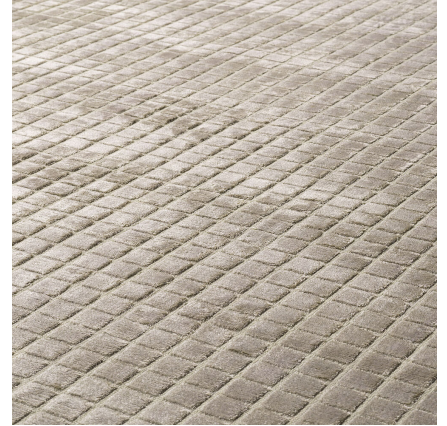

## SPECIFICATION SHEET

Item no.	113916
Item description	Carpet Crown grey 300 x 400 cm Grey Hand woven   100% viscose pile
Suitable for	Indoor use/dry locations only
Net weight (kg)	36.8
Net weight (lbs)	81.11

## DIMENSIONS

Dimensions (cm)	L. 400   W. 300 cm   dimensions may vary by up to 3%
Dimensions (inch)	L. 157.48"   W. 118.11"   dimensions may vary by up to 3%

## MATERIALS

113916	Carpet Crown grey 300 x 400 cm Viscose   Cotton   Latex
Backing	Cotton   polyester   latex