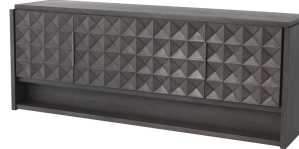

E I C H H O L T Z

SPECIFICATION SHEET

Item no.	113798
Item description	Dresser Jane mocha meranti 4 doors
Category	Cabinets
Type	Dresser

ITEM MEASUREMENTS

Dimensions (cm)	219 x 56 x H. 83 cm
Dimensions (inch)	86.22" x 22.05" x 32.68" H

Net weight (kg)	72
------------------------	----

SPECIFICATIONS

Material(s)	MDF Plywood Meranti Wood Meranti veneer Brass Aluminium
Scientific wood name	Hevea Brasiliensis Paraserianthes Falcataria Shorea Shorea
Finish(es)/colour(s)	Mocha meranti medium bronze finish
Suitable for	Indoor use/dry locations only
Shelf quantity	4
Assembly	No assembly required