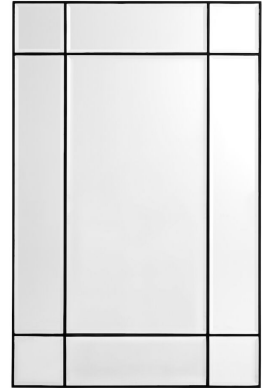

## SPECIFICATION SHEET

Item no.	112919
Item description	Mirror Beaumont bronze finish Bronze finish   bevelled mirror glass
Suitable for	Indoor use/dry locations only
Net weight (kg)	24
Net weight (lbs)	52.9

## DIMENSIONS

Dimensions (cm)	W. 90   D. 3   H. 140 cm
Dimensions (inch)	W. 35.43"   D. 1.18"   H. 55.12"
Visible mirror dimensions (cm)	L. 51   W. 101 cm
Visible mirror dimensions (inch)	L. 20.08"   W. 39.76"

## MATERIALS

112919	Mirror Beaumont bronze finish Stainless steel   Iron   MDF   Mirror glass
Stainless steel grade	SAE 201