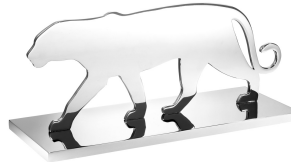

E I C H H O L T Z

SPECIFICATION SHEET

Item no.	112877
Item description	Object Panther Silhouette nickel finish
Category	Accessories
Type	Deco accessoires

ITEM MEASUREMENTS

Dimensions (cm)	36 x 12,5 x H. 15 cm
Dimensions (inch)	14.17" x 4.92" x 5.91" H

SPECIFICATIONS

Material(s)	Stainless steel
Finish(es)/colour(s)	Nickel finish
Suitable for	Indoor use/dry locations only
Stainless steel grade	SAE 201

PACKAGE INFORMATION (MTR/KG)

Package measurements	0,43 x 0,24 x 0,19
Volume	0,0196
Gross weight (kg)	6,00