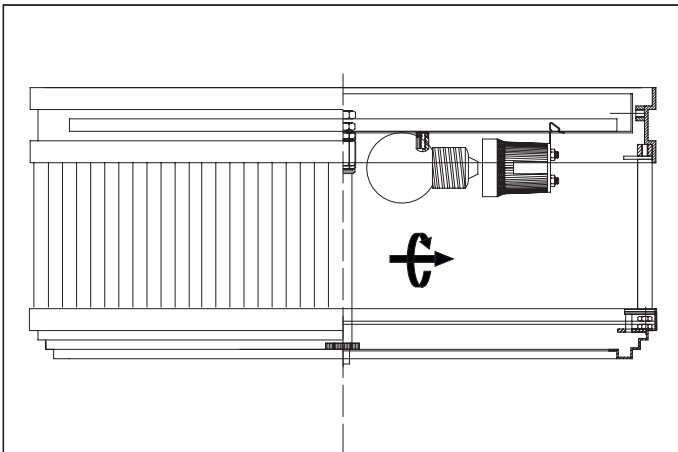

1. **3.** Place the bulbs