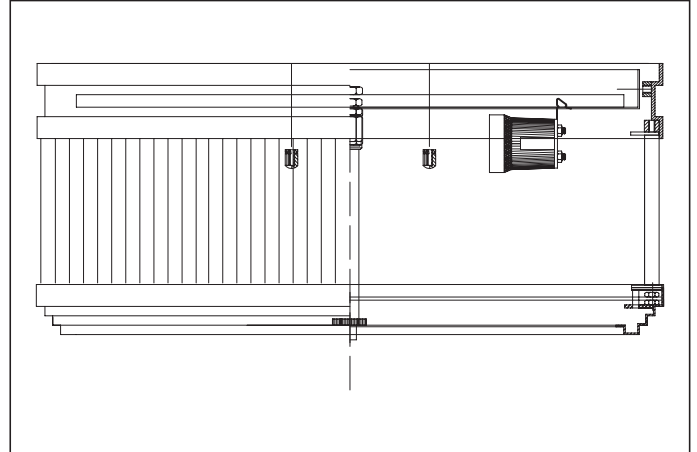

Item type
Ceiling Lamp

Item name
Bagatelle

Item no
112859UL

Attention! Do not connect your luminaire to electricity until it is fully assembled.

Care instructions:
Wipe with a soft dry cloth, do not use chemicals or abrasive cleaning materials.

Eichholtz B.V.
Delfweg 52
2211 VN Noordwijkerhout
The Netherlands

🏠 www.eichholtz.com
✉ service@eichholtz.com
☎ +31 (0)252 515 850

- 1.** Fix the ceiling plate to the ceiling by using wall mounting plugs and screws suitable for your wall type.
Connect the 3 wires according to their markings.