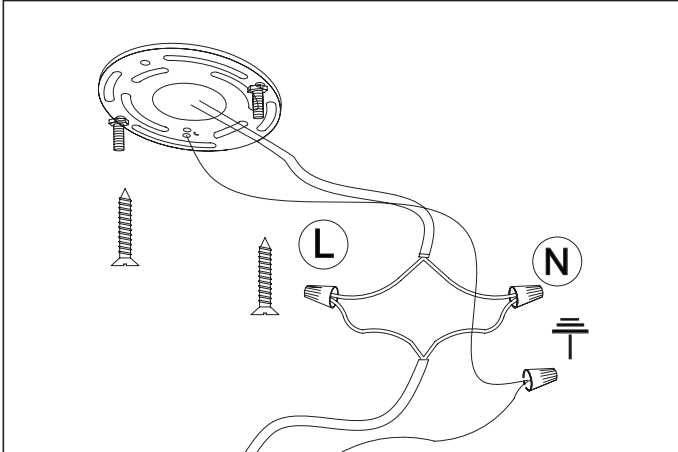

Item type
Ceiling Lamp

Item name
Bagatelle

Item no
112859UL

Attention! Do not connect your luminaire to electricity until it is fully assembled.

Care instructions:
Wipe with a soft dry cloth, do not use chemicals or abrasive cleaning materials.

Eichholtz B.V.
Delfweg 52
2211 VN Noordwijkerhout
The Netherlands

🏠 www.eichholtz.com
✉ service@eichholtz.com
☎ +31 (0)252 515 850

- 1.** Fix the ceiling plate to the ceiling by using wall mounting plugs and screws suitable for your wall type.
Connect the 3 wires according to their markings.