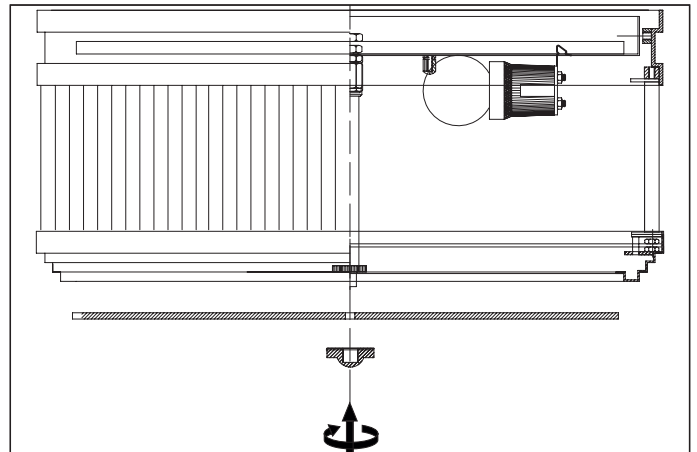

Eichholtz B.V.
Delfweg 52
2211 VN Noordwijkerhout
The Netherlands

🏠 www.eichholtz.com
✉ service@eichholtz.com
☎ +31 (0)252 515 850

- 1.** Fix the ceiling plate to the ceiling by using wall mounting plugs and screws suitable for your wall type.
Connect the 3 wires according to their markings.

- 2.** Place the lamp over the ceiling plate and fix it with the nuts.

- 3.** Place the bulbs

- 4.** Place the glass and fix it with the finial.