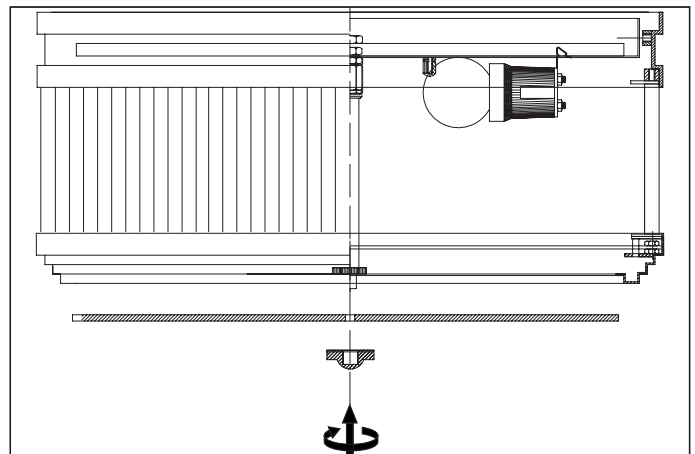

Item type
Ceiling Lamp

Item name
Rousseau

Item no
112856UL

Attention! Do not connect your luminaire to electricity until it is fully assembled.

Care instructions:
Wipe with a soft dry cloth, do not use chemicals or abrasive cleaning materials.

Eichholtz B.V.
Delfweg 52
2211 VN Noordwijkerhout
The Netherlands

🏠 www.eichholtz.com
✉ service@eichholtz.com
☎ +31 (0)252 515 850

- 1.** Fix the ceiling plate to the ceiling by using wall mounting plugs and screws suitable for your wall type.
Connect the 3 wires according to their markings.

- 2.** Place the lamp over the ceiling plate and fix it with the nuts.

- 3.** Place the bulbs

- 4.** Place the glass and fix it with the finial.