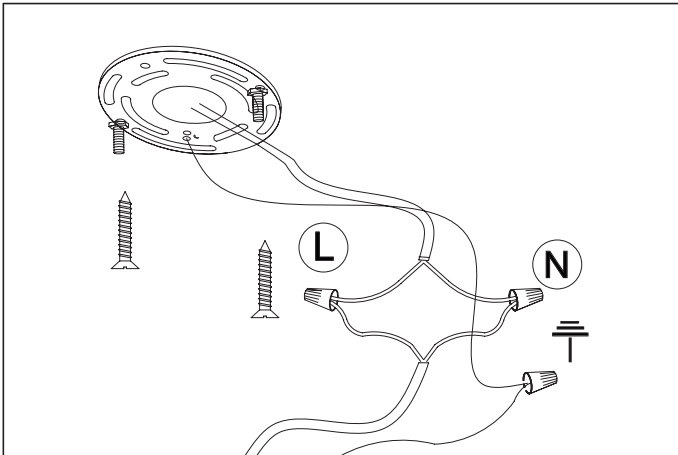

Item type
Ceiling Lamp

Item name
Rousseau

Item no
112856UL

Attention! Do not connect your luminaire to electricity until it is fully assembled.

Care instructions:
Wipe with a soft dry cloth, do not use chemicals or abrasive cleaning materials.

Eichholtz B.V.
Delfweg 52
2211 VN Noordwijkerhout
The Netherlands

🏠 www.eichholtz.com
✉ service@eichholtz.com
☎ +31 (0)252 515 850

- 1.** Fix the ceiling plate to the ceiling by using wall mounting plugs and screws suitable for your wall type.
Connect the 3 wires according to their markings.