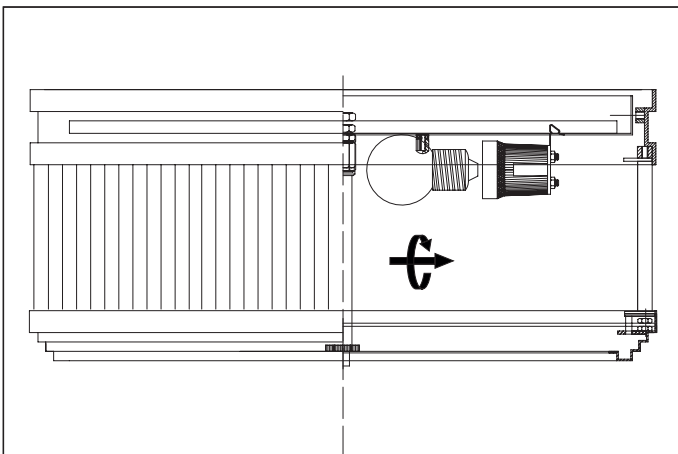

1. **3.** Place the bulbs