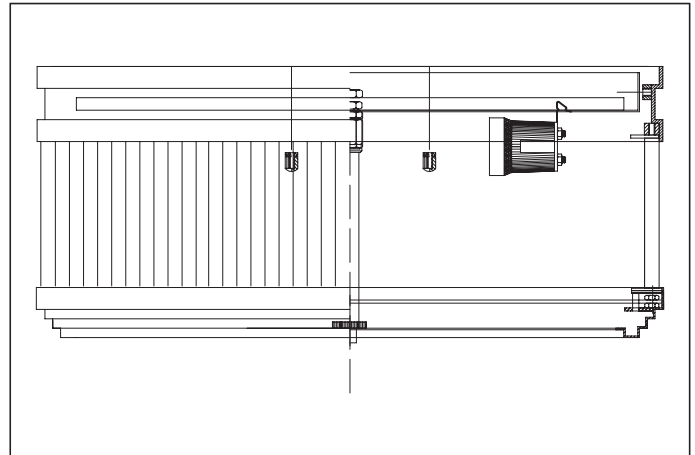

Item type
Ceiling Lamp

Item name
Rousseau

Item no
112856UL

Attention! Do not connect your luminaire to electricity until it is fully assembled.

Care instructions:
Wipe with a soft dry cloth, do not use chemicals or abrasive cleaning materials.

Eichholtz B.V.
Delfweg 52
2211 VN Noordwijkerhout
The Netherlands

🏠 www.eichholtz.com
✉ service@eichholtz.com
☎ +31 (0)252 515 850

- 1.** Fix the ceiling plate to the ceiling by using wall mounting plugs and screws suitable for your wall type.
Connect the 3 wires according to their markings.