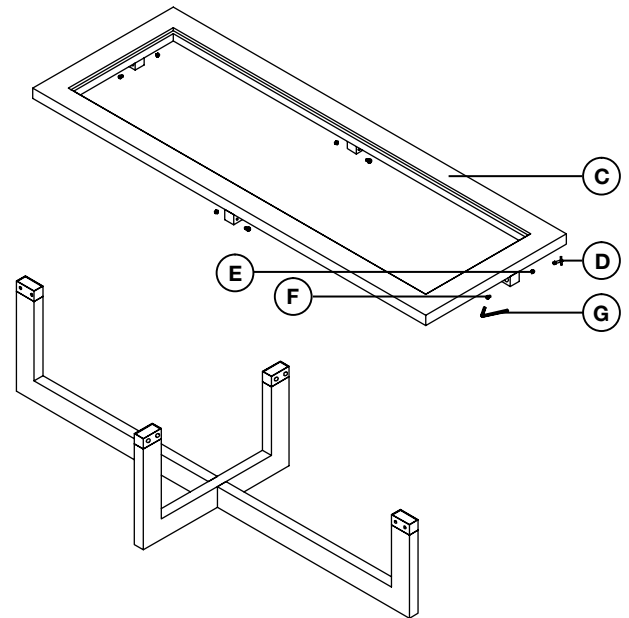

E I C H H O L T Z

112389 COFFEE TABLE HORIZON RECTANGULAR

ASSEMBLY INSTRUCTION

PARTS

1x

(A)

1x

(B)

1x

(G)

4x

(H)

1x

(I)

1

2