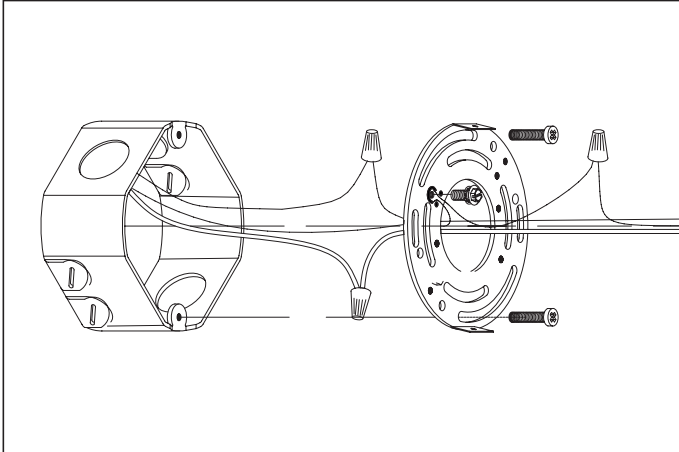

Item type
Wall Lamp

Item name
Luca

Item no
111844UL

Attention! Do not connect your luminaire to electricity until it is fully assembled.

Care instructions:
Wipe with a soft dry cloth, do not use chemicals or abrasive cleaning materials.

Eichholtz B.V.
Delfweg 52
2211 VN Noordwijkerhout
The Netherlands

🏠 www.eichholtz.com
✉ service@eichholtz.com
☎ +31 (0)252 515 850

- 1.** Fix the wall plate to the wall by using wall mounting plugs and screws suitable for your wall type.
Connect the wires according to their markings.

- 2.** Place the lamp over the wall plate and fix it with the screws.

- 3.** Place the bulbs.

- 4.** Place the covers on the sides of the shade.