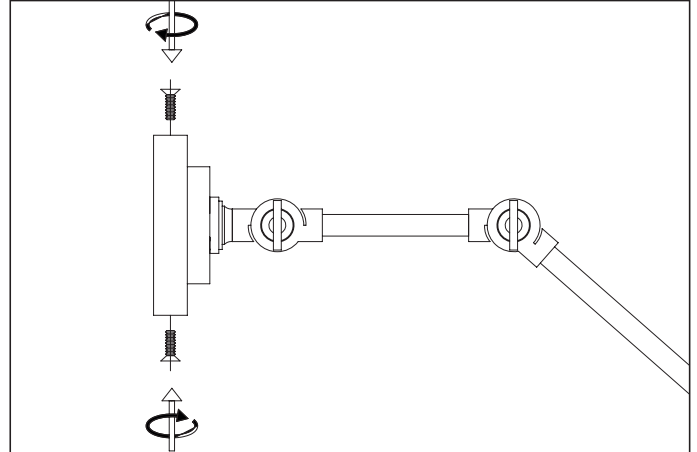

Item type
Wall Lamp

Item name
Luca

Item no
111844UL

Attention! Do not connect your luminaire to electricity until it is fully assembled.

Care instructions:
Wipe with a soft dry cloth, do not use chemicals or abrasive cleaning materials.

Eichholtz B.V.
Delfweg 52
2211 VN Noordwijkerhout
The Netherlands

🏠 www.eichholtz.com
✉ service@eichholtz.com
☎ +31 (0)252 515 850

- 1.** Fix the wall plate to the wall by using wall mounting plugs and screws suitable for your wall type.
Connect the wires according to their markings.

- 2.** Place the lamp over the wall plate and fix it with the screws.

- 3.** Place the bulbs.

- 4.** Place the covers on the sides of the shade.