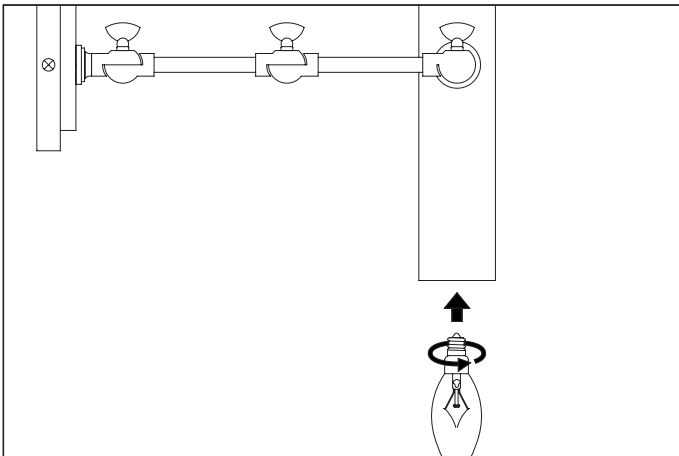

Item type
Wall Lamp

Item name
Luca

Item no
111844UL

Attention! Do not connect your luminaire to electricity until it is fully assembled.

Care instructions:
Wipe with a soft dry cloth, do not use chemicals or abrasive cleaning materials.

Eichholtz B.V.
Delfweg 52
2211 VN Noordwijkerhout
The Netherlands

🏠 www.eichholtz.com
✉ service@eichholtz.com
☎ +31 (0)252 515 850

- 1.** Fix the wall plate to the wall by using wall mounting plugs and screws suitable for your wall type.
Connect the wires according to their markings.

- 2.** Place the lamp over the wall plate and fix it with the screws.

- 3.** Place the bulbs.

- 4.** Place the covers on the sides of the shade.