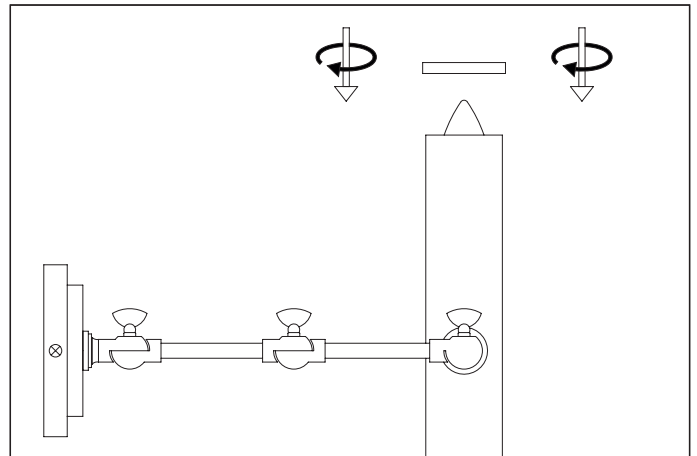

Item type
Wall Lamp

Item name
Luca

Item no
111844UL

Attention! Do not connect your luminaire to electricity until it is fully assembled.

Care instructions:
Wipe with a soft dry cloth, do not use chemicals or abrasive cleaning materials.

Eichholtz B.V.
Delfweg 52
2211 VN Noordwijkerhout
The Netherlands

🏠 www.eichholtz.com
✉ service@eichholtz.com
☎ +31 (0)252 515 850

- 1.** Fix the wall plate to the wall by using wall mounting plugs and screws suitable for your wall type.
Connect the wires according to their markings.

- 2.** Place the lamp over the wall plate and fix it with the screws.

- 3.** Place the bulbs.

- 4.** Place the covers on the sides of the shade.