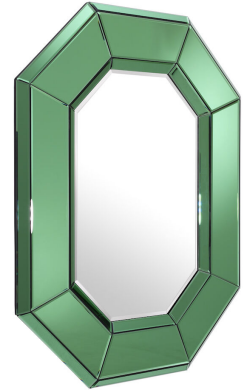

## SPECIFICATION SHEET

Item no.	111720
Item description	Mirror le Sereno green mirror glass Green mirror glass   bevelled mirror glass
Suitable for	Indoor use/dry locations only
Net weight (kg)	21.1
Net weight (lbs)	46.5

## DIMENSIONS

Dimensions (cm)	L. 106   W. 80   D. 5 cm
Dimensions (inch)	L. 41.73"   W. 31.50"   D. 1.97"
Visible mirror dimensions (cm)	L. 72   W. 45 cm
Visible mirror dimensions (inch)	L. 28.35"   W. 17.72"

## MATERIALS

111720	Mirror le Sereno green mirror glass Mirror glass   MDF
--------	---

## LOGISTIC INFORMATION

111720	Mirror le Sereno green mirror glass   1 pc(s)
Carton length (m)	0.118
Carton width (m)	0.91
Carton height (m)	0.14
Carton cubage (m)	0.015
Gross weight (kg)	23.8
HS code EU	70099200
Carton length (inch)	4.65
Carton width (inch)	35.83
Carton height (inch)	5.51
Carton cubage (ft)	0.53
Gross weight (lbs)	52.46
HS code USA	7009925095