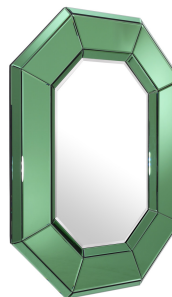

E I C H H O L T Z

SPECIFICATION SHEET

Item no.	111720
Item description	Mirror le Sereno green mirror glass 80 x 106 cm
Category	Mirrors
Type	Wall mirrors

ITEM MEASUREMENTS

Dimensions (cm)	80 x 106 x D. 5 cm
Dimensions (inch)	31.5" x 41.73" x 1.97" D
Mirror dimensions (cm)	46 x 72 cm
Mirror dimensions (inch)	18.11" x 28.35"
Net weight (kg)	21

SPECIFICATIONS

Material(s)	Mirror glass MDF
Finish(es)/colour(s)	Green mirror glass bevelled mirror glass
Suitable for	Indoor use/dry locations only
Hanging method length (cm)	French cleat, horizontal & vertical
Mirror hanging system	French cleat, horizontal & vertical