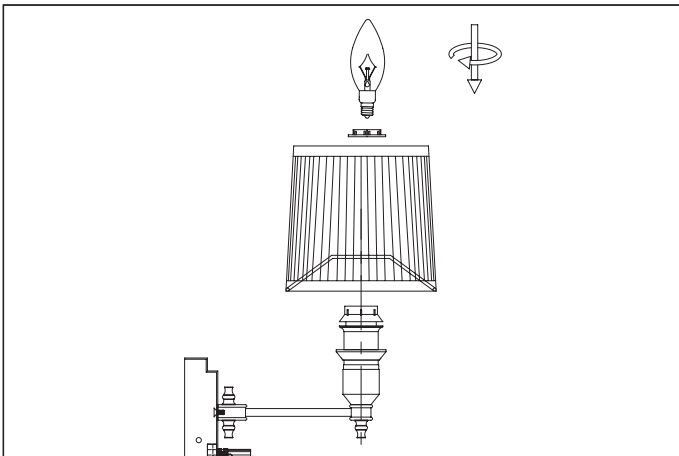

Item type
Wall Lamp

Item name
Ellington

Item no
111622UL

Attention! Do not connect your luminaire to electricity until it is fully assembled.

Care instructions:

Wipe with a soft dry cloth, do not use chemicals or abrasive cleaning materials.

Eichholtz B.V.
Delfweg 52
2211 VN Noordwijkerhout
The Netherlands

🏠 www.eichholtz.com
✉ service@eichholtz.com
☎ +31 (0)252 515 850

- 1.** Fix the wall plate to the wall by using wall mounting plugs and screws suitable for your wall type.
Connect the 3 wires according to their markings.

- 2.** Place the lamp over the wall plate and fix it with the screws on the sides.

- 3.** Place the bulb.