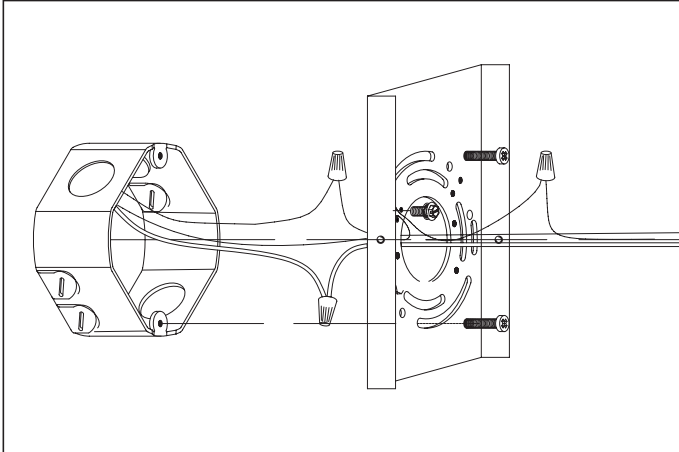

Item type
Wall Lamp

Item name
Ellington

Item no
111622UL

Attention! Do not connect your luminaire to electricity until it is fully assembled.

Care instructions:

Wipe with a soft dry cloth, do not use chemicals or abrasive cleaning materials.

Eichholtz B.V.
Delfweg 52
2211 VN Noordwijkerhout
The Netherlands

🏠 www.eichholtz.com
✉ service@eichholtz.com
☎ +31 (0)252 515 850

- 1.** Fix the wall plate to the wall by using wall mounting plugs and screws suitable for your wall type.
Connect the 3 wires according to their markings.

- 2.** Place the lamp over the wall plate and fix it with the screws on the sides.

- 3.** Place the bulb.