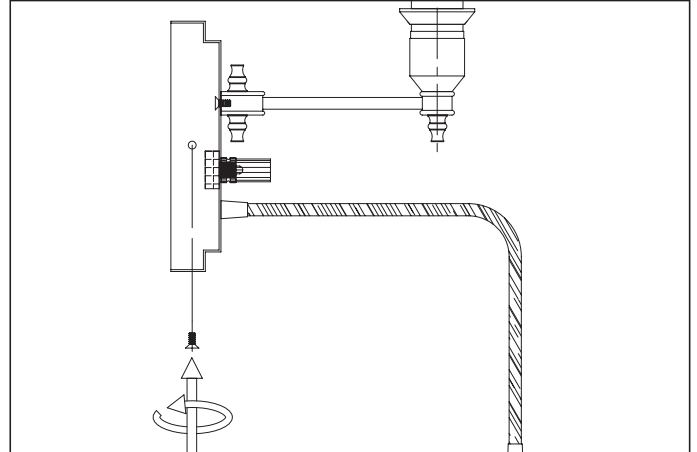

Item type
Wall Lamp

Item name
Ellington

Item no
111622UL

Attention! Do not connect your luminaire to electricity until it is fully assembled.

Care instructions:

Wipe with a soft dry cloth, do not use chemicals or abrasive cleaning materials.

Eichholtz B.V.
Delfweg 52
2211 VN Noordwijkerhout
The Netherlands

🏠 www.eichholtz.com
✉ service@eichholtz.com
☎ +31 (0)252 515 850

- 1.** Fix the wall plate to the wall by using wall mounting plugs and screws suitable for your wall type.
Connect the 3 wires according to their markings.

- 2.** Place the lamp over the wall plate and fix it with the screws on the sides.

- 3.** Place the bulb.