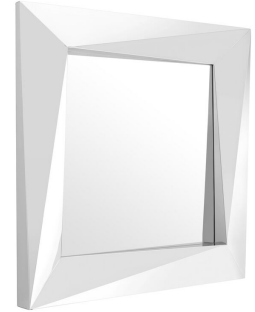

EICHHOLTZ

EST. 1992

SPECIFICATION SHEET

Item no.	111497
Item description	Mirror Rivoli 100 x 100 cm polished ss Polished stainless steel
Suitable for	Indoor use/dry locations only
Net weight (kg)	32
Net weight (lbs)	70.53

DIMENSIONS

Dimensions (cm)	L. 100 W. 100 D. 9 cm
Dimensions (inch)	L. 39.37" W. 39.37" D. 3.54"
Visible mirror dimensions (cm)	L. 70 W. 70 cm
Visible mirror dimensions (inch)	L. 27.56" W. 27.56"

MATERIALS

111497	Mirror Rivoli 100 x 100 cm polished ss Stainless steel Mirror glass
Stainless steel grade	SAE 201

SPECIFICATIONS

Assembly required?	No assembly required
Hanging method	French cleat

LOGISTIC INFORMATION