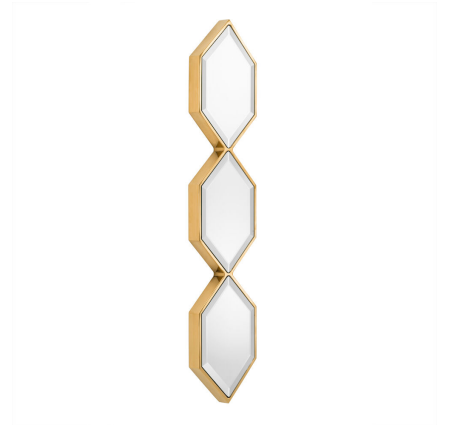

EICHHOLTZ

EST. 1992

SPECIFICATION SHEET

Item no.	111075
Item description	Mirror Saronno gold finish Gold finish bevelled mirror glass
Suitable for	Indoor use/dry locations only
Net weight (kg)	7.6
Net weight (lbs)	16.75

DIMENSIONS

Dimensions (cm)	W. 25 D. 4 H. 110 cm
Dimensions (inch)	W. 9.84" D. 1.57" H. 43.31"
Visible mirror dimensions (cm)	L. 22.5 W. 34.5 cm
Visible mirror dimensions (inch)	L. 8.86" W. 13.58"

MATERIALS

111075	Mirror Saronno gold finish Stainless steel
Stainless steel grade	SAE 201

SPECIFICATIONS

Assembly required?	No assembly required
Hanging method	French cleat, vertical

LOGISTIC INFORMATION

111075	Mirror Saronno gold finish 1 pc(s)
Carton length (m)	1.19
Carton width (m)	0.35
Carton height (m)	0.125
Carton cubage (m)	0.0521
Gross weight (kg)	11.2
HS code EU	70099200
Carton length (inch)	46.85
Carton width (inch)	13.78
Carton height (inch)	4.92
Carton cubage (ft)	1.84
Gross weight (lbs)	24.68
HS code USA	7009925095