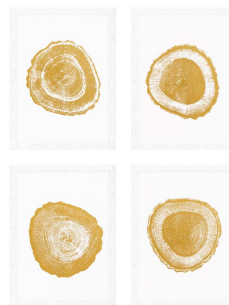

E I C H H O L T Z

## SPECIFICATION SHEET

<b>Item no.</b>	110875
<b>Item description</b>	Print EC257 Gold Foil: Tree Rings set of 4
<b>Category</b>	Wall decoration
<b>Type</b>	Prints

### ITEM MEASUREMENTS

<b>Dimensions (cm)</b>	61,5 x H. 82 x D. 2 cm per frame
<b>Dimensions (inch)</b>	24.21" x 32.28" H x 0.79" D

<b>Net weight (kg)</b>	16
------------------------	----

### SPECIFICATIONS

<b>Material(s)</b>	Abachi wood   MDF   Glass   Paper
<b>Finish(es)/colour(s)</b>	White wooden frame   clear glass
<b>Suitable for</b>	Indoor use/dry locations only