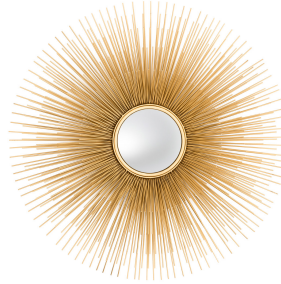

E I C H H O L T Z

SPECIFICATION SHEET

Item no.	110436
Item description	Mirror Solaris gold finish L
Category	Mirrors
Type	Wall mirrors

ITEM MEASUREMENTS

Dimensions (cm)	ø 80 x D. 8 cm
Dimensions (inch)	31.5" dia x 3.15" D
Mirror dimensions (cm)	ø 19 cm
Mirror dimensions (inch)	7.48" dia
Net weight (kg)	10

SPECIFICATIONS

Material(s)	Convex mirror Iron MDF Stainless steel
Finish(es)/colour(s)	Gold finish convex mirror
Suitable for	Indoor use/dry locations only
Hanging method length (cm)	French cleat, horizontal
Mirror hanging system	French cleat, horizontal